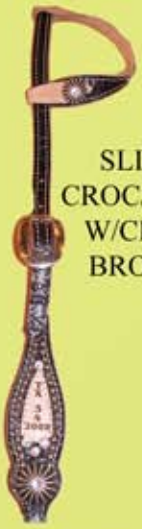

HEADSTALLS & BRONC

HALTERS

45C
SLIDE EAR
CROC/COWHIDE
W/CRYSTALS
BROWBAND

LEATHER SLIDE EAR \$59.50
8PLUS
BROWBAND
8PLUS

45H
SLIDE EAR
CROC/COWHIDE
ACCENT DOTS
BROWBAND

FIESTA
BROWBAND
SLIDE EAR

NOSEBAND
W/CONCHOS
W/OUT

420

LEATHER CRYSTAL
SLIDE EAR
BROWBAND

CT105
W/O CRYSTALS
COWHIDE, LTH,
CROC

CTRL
COWHIDE
CROC

CTRLC
LEATHER-COWHIDE-
CROC
CRYSTAL

#423

NE 1

FFLNB