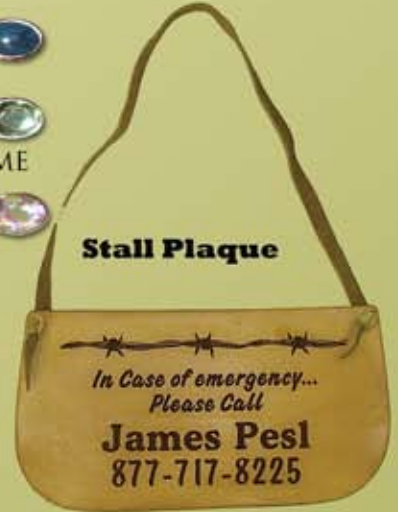

HORSE BOOTS - STIRRUPS -

SPUR STRAPS

CRYSTAL -

LEATHER OR COWHIDE
ACCENT DOTS

LEATHER OR COWHIDE PLAIN \$24.00
FLARE (SHOWN) OR
STRAIT LIKE COWHIDE ABOVE

BUCKAROO
LEATHER \$51.00
COWHIDE \$48.00

Stall Plaque

SCA

CRYSTAL SCA

SCAW
ADD FOR
CRYSTALS

BELL BOOTS W/
LEATHER PATCH

BELL BOOTS W/PATCH
& ACCENT DOTS

GIRRAFE

TYE DYE

PEACE

HOUNDS

FLOWER

DESIGNER BELLBOOTS
ADD

SMB
LEATHER PATCH
NOT SHOWN BUT
INCLUDED

SPLINT BOOTS